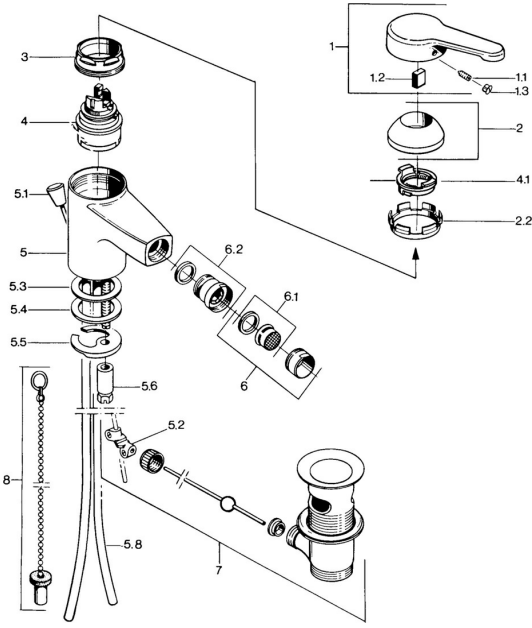

EAN: 4015474579385
static.hansa.com/0306310182

Spare parts

SP03063101

	Name	Code
1	Lever, L=99 mm, (-2011) Chrome	59913768
1.1	Screw, M5x8, SW2.5	59904755
1.2	Bushing	59904778
1.3	Plug, hot/cold	59906705
2	Covering cap Chrome	59906563
2.2	Fixing sleeve	59906695
3	Eye screw, M50x1, SW45	59904775
4	Cartridge, 4.8 eco	59904601
4.1	Hot water limiter	59904759
5.2	Swivel joint	59904624
5.3	Gasket, 45x36x2 Discontinued	59905034
5.3	O-ring, d 38x3.5	59910236
5.4	Gasket, 48x33.5x2	59902283
5.5	Fixing plate	59904765
5.6	Screw, M8x1, SW13	59904766
5.7	Fixing set	59910749
5.8	Pipe Chrome Discontinued	59910030
6	Aerator, M24x1 STD CC A Edelmessing Discontinued	59906580
6	Aerator, M24x1 A White Discontinued	59905419
6	Aerator, M24x1 STD HC A Chrome	59902366
6.1	Aerator, M22/24 A	59902081
6.2	Ball joint for bidet faucet, M24x1	59904920
7	Pop-up waste Chrome	59904620
7	Pop-up waste Edelmessing Discontinued	59906734
8	Plug	59906910