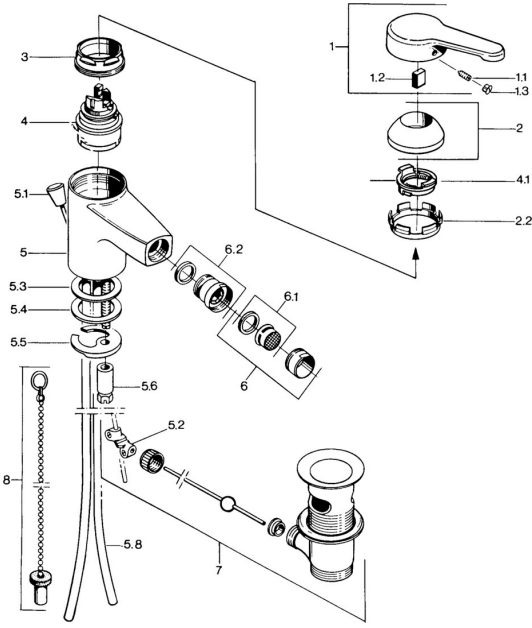

EAN: 4015474606784
static.hansa.com/0306310142

Spare parts

SP03063101

	Name	Code
1	Lever, L=99 mm, (-2011) Chrome	59913768
1.1	Screw, M5x8, SW2.5	59904755
1.2	Bushing	59904778
1.3	Plug, hot/cold	59906705
2	Covering cap Chrome	59906563
2.2	Fixing sleeve	59906695
3	Eye screw, M50x1, SW45	59904775
4	Cartridge, 4.8 eco	59904601
4.1	Hot water limiter	59904759
5.2	Swivel joint	59904624
5.3	Gasket, 45x36x2 Discontinued	59905034
5.3	O-ring, d 38x3.5	59910236
5.4	Gasket, 48x33.5x2	59902283
5.5	Fixing plate	59904765
5.6	Screw, M8x1, SW13	59904766
5.7	Fixing set	59910749
5.8	Pipe Chrome Discontinued	59910030
6	Aerator, M24x1 STD CC A Edelmessing Discontinued	59906580
6	Aerator, M24x1 A White Discontinued	59905419
6	Aerator, M24x1 STD HC A Chrome	59902366
6.1	Aerator, M22/24 A	59902081
6.2	Ball joint for bidet faucet, M24x1	59904920
7	Pop-up waste Chrome	59904620
7	Pop-up waste Edelmessing Discontinued	59906734
8	Plug	59906910