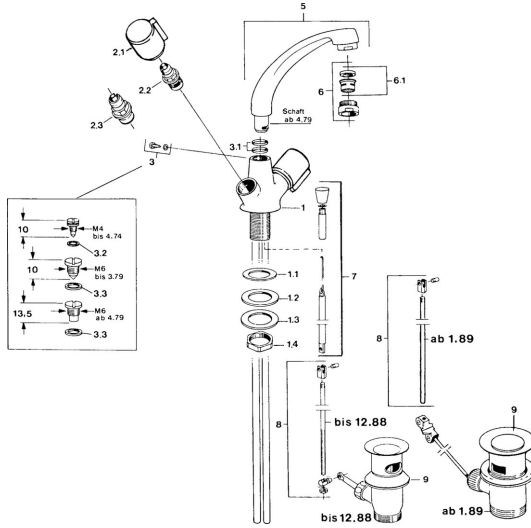

EAN: 4015474583924
static.hansa.com/03052106

Spare parts

SP00032106

	Name	Code
2.1	Handle, cold Chrome	59906464
2.1	Handle, hot Chrome	59906465
2.2	Headpart, G1/2	59905114
2.3	Headpart, G1/2	59901015
3	Fixing screw, M6 Discontinued	59904942
3.1	O-ring, 18x2.5	59902342
5	Spout, L=180 Chrome Discontinued	59901850
6	Aerator, M24x1 STD HC A Chrome	59902366
6.1	Aerator, M22/24 A	59902081
7	Pop-up operating rod Chrome Discontinued	59906359
8	Swivel joint Discontinued	59906839
9	Pop-up waste Chrome	59904620
N.I.	Washer with chain holder	59902219