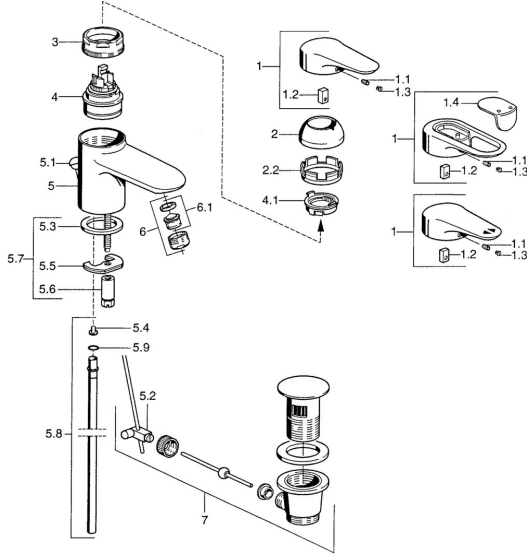

EAN: 4015474683778
static.hansa.com/03042192

Spare parts

SP03092102

	Name		Code
1	Lever, 99 mm, red/blue Chrome	Discontinued	59913769
1	Lever, L=138 mm Chrome	Discontinued	59913770
1	Lever, L=99 mm, (-2011) Chrome		59913768
1.1	Screw, M5x8, SW2.5		59904755
1.2	Bushing		59904778
1.3	Plug, hot/cold		59906705
2	Covering cap Chrome/Satin	Discontinued	59906564
2	Covering cap Chrome		59906563
2.2	Fixing sleeve		59906695
3	Eye screw, M50x1, SW45		59904775
4	Cartridge, 4.8 eco		59904601
4	Cartridge, 4.8 Eco-Top		59911431
4.1	Hot water limiter		59904759
5.2	Swivel joint		59904624
5.3	Gasket, 37x48x3.5		59911422
5.4	Attachment clamp	Discontinued	59911416
5.5	Fixing plate		59904765
5.6	Screw, M8x1, SW13		59904766
5.7	Fixing set		59910749
5.8	Pipe, d 10 mm, L=413		59911423
5.9	O-ring, 9x2		59905095
6	Aerator, M24x1 STD HC A Chrome		59902366
6	Aerator, M24x1 A White	Discontinued	59905419
6	Aerator, M24x1 STD CC A Edelmessing	Discontinued	59906580
6.1	Aerator, M22/24 A		59902081
7	Pop-up waste Chrome		59911441
7	Pop-up waste Satin	Discontinued	59911442
7	Pop-up waste White	Discontinued	59911443
N.I.	Washer with chain holder		59902219
N.I.	Plug		59906910