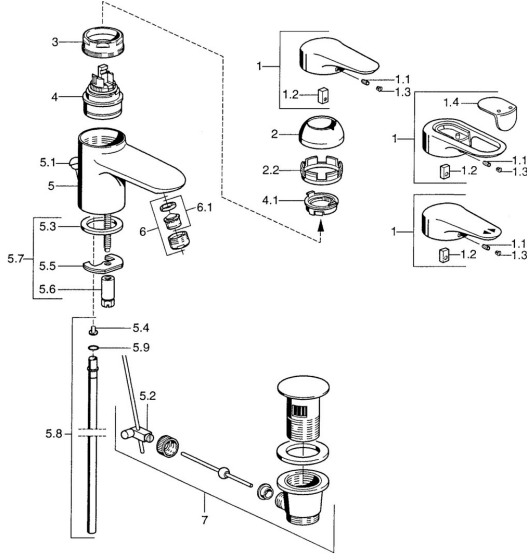

EAN: 4015474683112
static.hansa.com/03042105

Spare parts

SP03092102

	Name	Code
1	Lever, 99 mm, red/blue Chrome Discontinued	59913769
1	Lever, L=138 mm Chrome Discontinued	59913770
1	Lever, L=99 mm, (-2011) Chrome	59913768
1.1	Screw, M5x8, SW2.5	59904755
1.2	Bushing	59904778
1.3	Plug, hot/cold	59906705
2	Covering cap Chrome/Satin Discontinued	59906564
2	Covering cap Chrome	59906563
2.2	Fixing sleeve	59906695
3	Eye screw, M50x1, SW45	59904775
4	Cartridge, 4.8 eco	59904601
4	Cartridge, 4.8 Eco-Top	59911431
4.1	Hot water limiter	59904759
5.2	Swivel joint	59904624
5.3	Gasket, 37x48x3.5	59911422
5.4	Attachment clamp Discontinued	59911416
5.5	Fixing plate	59904765
5.6	Screw, M8x1, SW13	59904766
5.7	Fixing set	59910749
5.8	Pipe, d 10 mm, L=413	59911423
5.9	O-ring, 9x2	59905095
6	Aerator, M24x1 STD HC A Chrome	59902366
6	Aerator, M24x1 A White Discontinued	59905419
6	Aerator, M24x1 STD CC A Edelmessing Discontinued	59906580
6.1	Aerator, M22/24 A	59902081
7	Pop-up waste Chrome	59911441
7	Pop-up waste Satin Discontinued	59911442
7	Pop-up waste White Discontinued	59911443
N.I.	Washer with chain holder	59902219
N.I.	Plug	59906910