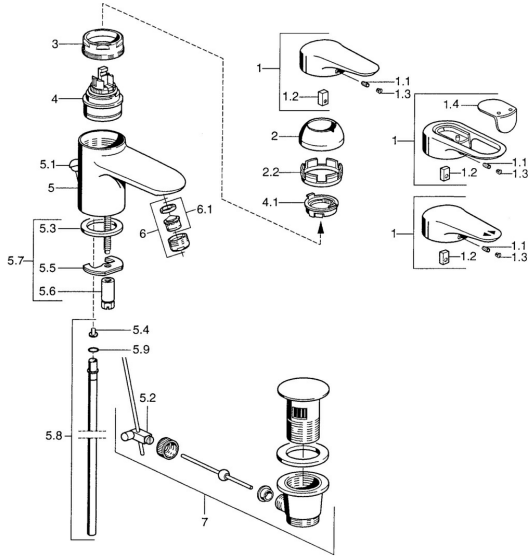

EAN: 4015474683075
static.hansa.com/03022105

Spare parts

SP03092102

	Name	Code
1	Lever, 99 mm, red/blue Chrome Discontinued	59913769
1	Lever, L=138 mm Chrome Discontinued	59913770
1	Lever, L=99 mm, (-2011) Chrome	59913768
1.1	Screw, M5x8, SW2.5	59904755
1.2	Bushing	59904778
1.3	Plug, hot/cold	59906705
2	Covering cap Chrome/Satin Discontinued	59906564
2	Covering cap Chrome	59906563
2.2	Fixing sleeve	59906695
3	Eye screw, M50x1, SW45	59904775
4	Cartridge, 4.8 eco	59904601
4	Cartridge, 4.8 Eco-Top	59911431
4.1	Hot water limiter	59904759
5.2	Swivel joint	59904624
5.3	Gasket, 37x48x3.5	59911422
5.4	Attachment clamp Discontinued	59911416
5.5	Fixing plate	59904765
5.6	Screw, M8x1, SW13	59904766
5.7	Fixing set	59910749
5.8	Pipe, d 10 mm, L=413	59911423
5.9	O-ring, 9x2	59905095
6	Aerator, M24x1 STD HC A Chrome	59902366
6	Aerator, M24x1 A White Discontinued	59905419
6	Aerator, M24x1 STD CC A Edelmessing Discontinued	59906580
6.1	Aerator, M22/24 A	59902081
7	Pop-up waste Chrome	59911441
7	Pop-up waste Satin Discontinued	59911442
7	Pop-up waste White Discontinued	59911443
N.I.	Washer with chain holder	59902219
N.I.	Plug	59906910