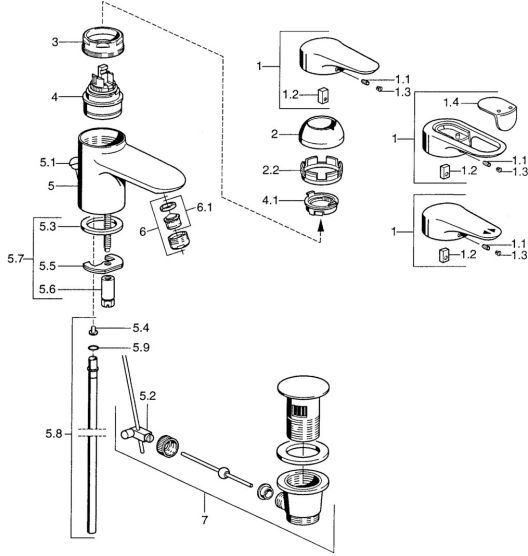

EAN: 4015474559219
static.hansa.com/03022102

Spare parts

SP03092102

	Name	Code
1	Lever, 99 mm, red/blue Chrome Discontinued	59913769
1	Lever, L=138 mm Chrome Discontinued	59913770
1	Lever, L=99 mm, (-2011) Chrome	59913768
1.1	Screw, M5x8, SW2.5	59904755
1.2	Bushing	59904778
1.3	Plug, hot/cold	59906705
2	Covering cap Chrome/Satin Discontinued	59906564
2	Covering cap Chrome	59906563
2.2	Fixing sleeve	59906695
3	Eye screw, M50x1, SW45	59904775
4	Cartridge, 4.8 eco	59904601
4	Cartridge, 4.8 Eco-Top	59911431
4.1	Hot water limiter	59904759
5.2	Swivel joint	59904624
5.3	Gasket, 37x48x3.5	59911422
5.4	Attachment clamp Discontinued	59911416
5.5	Fixing plate	59904765
5.6	Screw, M8x1, SW13	59904766
5.7	Fixing set	59910749
5.8	Pipe, d 10 mm, L=413	59911423
5.9	O-ring, 9x2	59905095
6	Aerator, M24x1 STD HC A Chrome	59902366
6	Aerator, M24x1 A White Discontinued	59905419
6	Aerator, M24x1 STD CC A Edelmessing Discontinued	59906580
6.1	Aerator, M22/24 A	59902081
7	Pop-up waste Chrome	59911441
7	Pop-up waste Satin Discontinued	59911442
7	Pop-up waste White Discontinued	59911443
N.I.	Washer with chain holder	59902219
N.I.	Plug	59906910