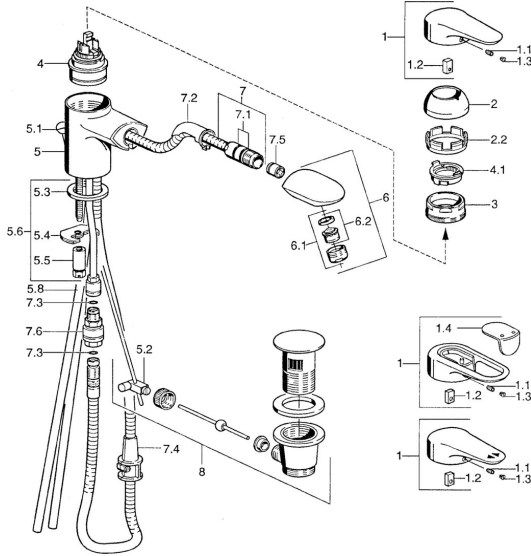

EAN: 4015474684317
static.hansa.com/0301218586

Spare parts

SP03012182

	Name	Code
1	Lever, L=99 mm, (-2011) Chrome	59913768
1.1	Screw, M5x8, SW2.5	59904755
1.2	Bushing	59904778
1.3	Plug, hot/cold	59906705
2	Covering cap Chrome	59906563
2.2	Fixing sleeve	59906695
3	Eye screw, M50x1, SW45	59904775
4	Cartridge, 4.8 eco	59904601
4.1	Hot water limiter	59904759
5.1	Knob Chrome Discontinued	59910230
5.2	Swivel joint	59904624
5.3	Gasket, 37x48x3.5	59911422
5.4	Fixing plate	59904765
5.5	Screw, M8x1, SW13	59904766
5.6	Fixing set	59910749
5.8	Pipe Discontinued	59910651
6	Pull-out spout Chrome/Gold Discontinued	59911600
6.1	Aerator, M24x1 STD CC A Edelmessing Discontinued	59906580
6.1	Aerator, M24x1 STD HC B Chrome	59905830
6.2	Aerator, M22/M24 B	59905901
7	Shower hose, L=1750 Discontinued	59910038
7	Hose, L=1200, M20x1,5-M14x1 Chrome	59906726
7.1	O-ring, d 16x2	59906703
7.2	Passing-through bushing	59911625
7.3	O-ring, 5.70x1.90 Discontinued	59902332
7.4	Retainer	59906600
7.5	Non-return valve	59905714
7.6	Nipple Discontinued	59910802
8	Pop-up waste Chrome	59911441