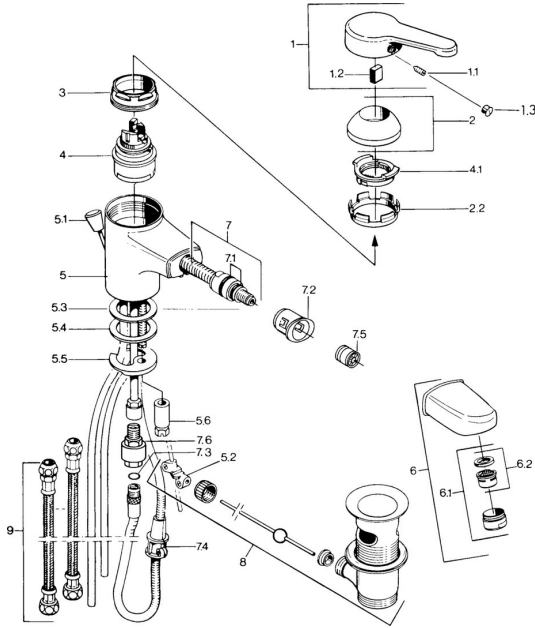

## Spare parts

### SP03012181

	Name	Code
1	Lever, L=99 mm, (-2011) Chrome	59913768
1.1	Screw, M5x8, SW2.5	59904755
1.2	Bushing	59904778
1.3	Plug, hot/cold	59906705
2	Covering cap Chrome	59906563
2.2	Fixing sleeve	59906695
3	Eye screw, M50x1, SW45	59904775
4	Cartridge, 4.8 eco	59904601
4.1	Hot water limiter	59904759
5.2	Swivel joint	59904624
5.3	O-ring, d 38x3.5	59910236
5.4	Gasket, 48x33.5x2	59902283
5.5	Fixing plate	59904765
5.6	Screw, M8x1, SW13	59904766
5.7	Fixing set	59910749
6	Spout White <b>Discontinued</b>	59906716
6.1	Aerator, M24x1 Edelmessing <b>Discontinued</b>	59906724
6.1	Aerator, M24x1 STD HC B Chrome	59905830
6.2	Aerator, M22/M24 B	59905901
7	Hose, L=1200, M20x1,5-M14x1 Chrome	59906726
7	Shower hose, L=1750 <b>Discontinued</b>	59910038
7.1	O-ring, d 16x2	59906703
7.2	Passing-through bushing Chrome <b>Discontinued</b>	59911091
7.3	O-ring, 5.70x1.90 <b>Discontinued</b>	59902332
7.4	Retainer	59906600
7.5	Non-return valve	59905714
7.6	Nipple <b>Discontinued</b>	59910802
8	Pop-up waste Chrome	59904620
9	Flexible pipe, L=320, G3/8xG3/8 <b>Discontinued</b>	59905019