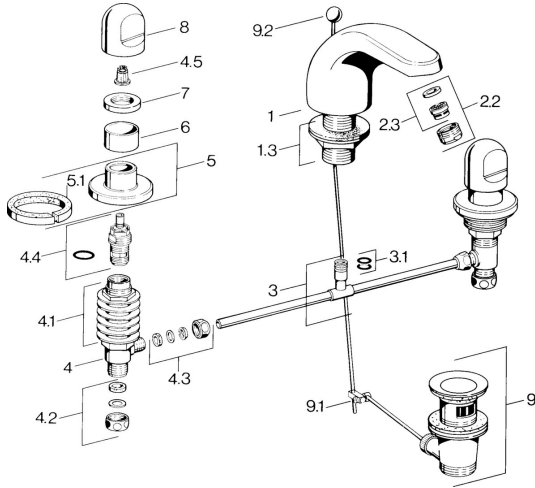

## Spare parts

### SP02902105

	Name	Code
1.3	Fixing nut kit Chrome	59910705
2.2	Aerator, M24x1 STD HC A Chrome	59902366
2.2	Aerator, M24x1 A White <span style="background-color: #cccccc;">Discontinued</span>	59905419
2.2	Aerator, M24x1 STD CC A Edelmessing <span style="background-color: #cccccc;">Discontinued</span>	59906580
2.3	Aerator, M22/24 A	59902081
3	T-connector	59910687
3.1	O-ring, d 11x2 <span style="background-color: #cccccc;">Discontinued</span>	59910686
4.2	Sealing kit <span style="background-color: #cccccc;">Discontinued</span>	59910707
4.3	Cramping connector	59905061
4.4	Headpart, G1/2	59905114
4.5	Adapter White	59910235
5	Cover flange Chrome <span style="background-color: #cccccc;">Discontinued</span>	59910200
7	Disk, M24x1.5	59910159
8	Handle Chrome	59910363
9	Pop-up waste Chrome	59904620
9	Pop-up waste Edelmessing <span style="background-color: #cccccc;">Discontinued</span>	59906734
9.1	Swivel joint	59904624
9.2	Pop-up operating rod Chrome	59906423