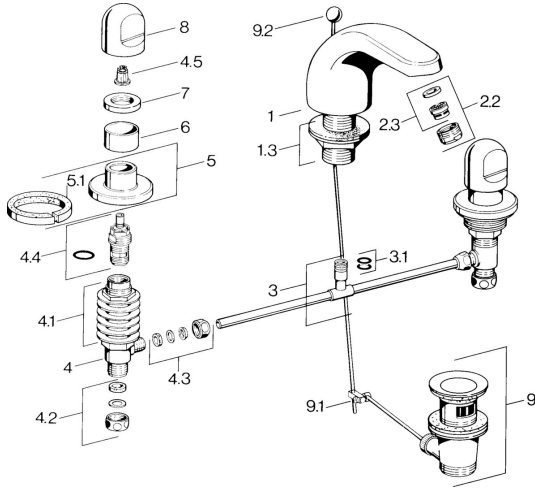

EAN: 4015474639911
static.hansa.com/0290210593

Spare parts

SP02902105

	Name	Code
1.3	Fixing nut kit Chrome	59910705
2.2	Aerator, M24x1 STD HC A Chrome	59902366
2.2	Aerator, M24x1 A White Discontinued	59905419
2.2	Aerator, M24x1 STD CC A Edelmessing Discontinued	59906580
2.3	Aerator, M22/24 A	59902081
3	T-connector	59910687
3.1	O-ring, d 11x2 Discontinued	59910686
4.2	Sealing kit Discontinued	59910707
4.3	Cramping connector	59905061
4.4	Headpart, G1/2	59905114
4.5	Adapter White	59910235
5	Cover flange Chrome Discontinued	59910200
7	Disk, M24x1.5	59910159
8	Handle Chrome	59910363
9	Pop-up waste Chrome	59904620
9	Pop-up waste Edelmessing Discontinued	59906734
9.1	Swivel joint	59904624
9.2	Pop-up operating rod Chrome	59906423