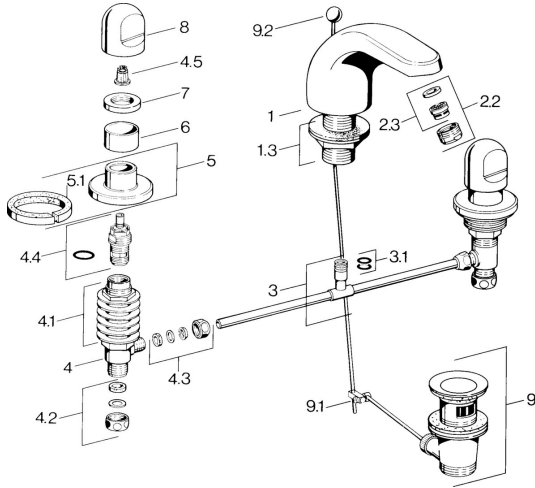

EAN: 4015474639904
static.hansa.com/0290210592

Spare parts

SP02902105

	Name	Code
1.3	Fixing nut kit Chrome	59910705
2.2	Aerator, M24x1 STD HC A Chrome	59902366
2.2	Aerator, M24x1 A White Discontinued	59905419
2.2	Aerator, M24x1 STD CC A Edelmessing Discontinued	59906580
2.3	Aerator, M22/24 A	59902081
3	T-connector	59910687
3.1	O-ring, d 11x2 Discontinued	59910686
4.2	Sealing kit Discontinued	59910707
4.3	Cramping connector	59905061
4.4	Headpart, G1/2	59905114
4.5	Adapter White	59910235
5	Cover flange Chrome Discontinued	59910200
7	Disk, M24x1.5	59910159
8	Handle Chrome	59910363
9	Pop-up waste Chrome	59904620
9	Pop-up waste Edelmessing Discontinued	59906734
9.1	Swivel joint	59904624
9.2	Pop-up operating rod Chrome	59906423