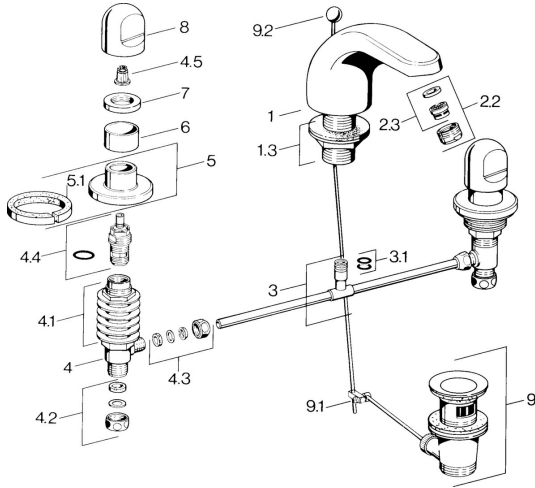

EAN: 4015474639898
static.hansa.com/0290210586

Spare parts

SP02902105

	Name	Code
1.3	Fixing nut kit Chrome	59910705
2.2	Aerator, M24x1 STD HC A Chrome	59902366
2.2	Aerator, M24x1 A White Discontinued	59905419
2.2	Aerator, M24x1 STD CC A Edelmessing Discontinued	59906580
2.3	Aerator, M22/24 A	59902081
3	T-connector	59910687
3.1	O-ring, d 11x2 Discontinued	59910686
4.2	Sealing kit Discontinued	59910707
4.3	Cramping connector	59905061
4.4	Headpart, G1/2	59905114
4.5	Adapter White	59910235
5	Cover flange Chrome Discontinued	59910200
7	Disk, M24x1.5	59910159
8	Handle Chrome	59910363
9	Pop-up waste Chrome	59904620
9	Pop-up waste Edelmessing Discontinued	59906734
9.1	Swivel joint	59904624
9.2	Pop-up operating rod Chrome	59906423