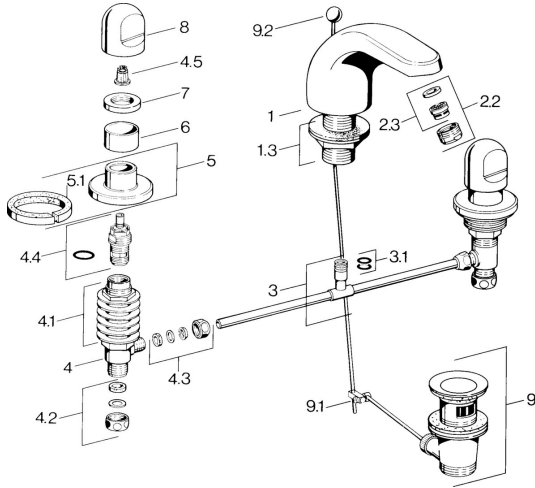

EAN: 4015474643574
static.hansa.com/0290210584

Spare parts

SP02902105

	Name	Code
1.3	Fixing nut kit Chrome	59910705
2.2	Aerator, M24x1 STD HC A Chrome	59902366
2.2	Aerator, M24x1 A White Discontinued	59905419
2.2	Aerator, M24x1 STD CC A Edelmessing Discontinued	59906580
2.3	Aerator, M22/24 A	59902081
3	T-connector	59910687
3.1	O-ring, d 11x2 Discontinued	59910686
4.2	Sealing kit Discontinued	59910707
4.3	Cramping connector	59905061
4.4	Headpart, G1/2	59905114
4.5	Adapter White	59910235
5	Cover flange Chrome Discontinued	59910200
7	Disk, M24x1.5	59910159
8	Handle Chrome	59910363
9	Pop-up waste Chrome	59904620
9	Pop-up waste Edelmessing Discontinued	59906734
9.1	Swivel joint	59904624
9.2	Pop-up operating rod Chrome	59906423