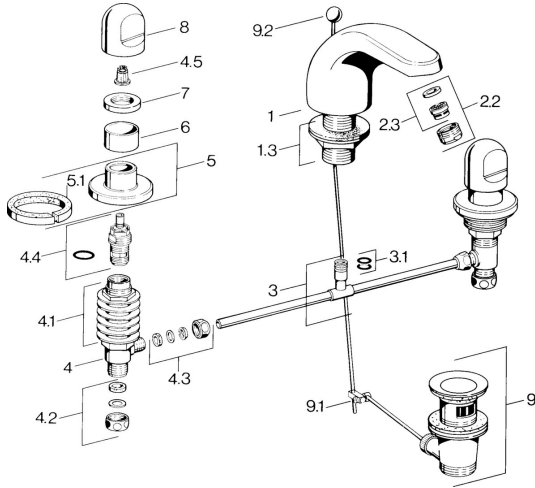

EAN: 4015474639881
static.hansa.com/0290210582

Spare parts

SP02902105

	Name	Code
1.3	Fixing nut kit Chrome	59910705
2.2	Aerator, M24x1 STD HC A Chrome	59902366
2.2	Aerator, M24x1 A White Discontinued	59905419
2.2	Aerator, M24x1 STD CC A Edelmessing Discontinued	59906580
2.3	Aerator, M22/24 A	59902081
3	T-connector	59910687
3.1	O-ring, d 11x2 Discontinued	59910686
4.2	Sealing kit Discontinued	59910707
4.3	Cramping connector	59905061
4.4	Headpart, G1/2	59905114
4.5	Adapter White	59910235
5	Cover flange Chrome Discontinued	59910200
7	Disk, M24x1.5	59910159
8	Handle Chrome	59910363
9	Pop-up waste Chrome	59904620
9	Pop-up waste Edelmessing Discontinued	59906734
9.1	Swivel joint	59904624
9.2	Pop-up operating rod Chrome	59906423