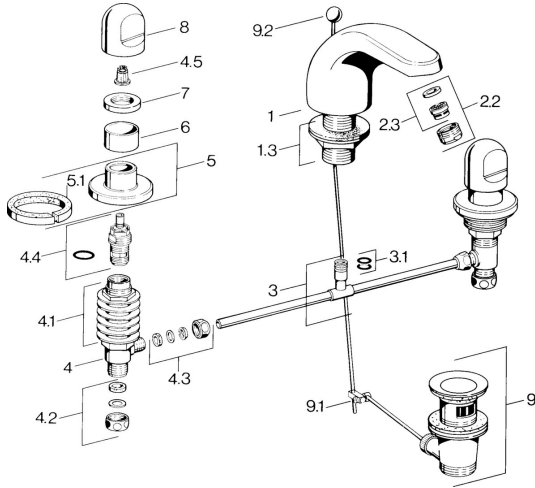

EAN: 4015474019607
static.hansa.com/0290210581

Spare parts

SP02902105

	Name	Code
1.3	Fixing nut kit Chrome	59910705
2.2	Aerator, M24x1 STD HC A Chrome	59902366
2.2	Aerator, M24x1 A White Discontinued	59905419
2.2	Aerator, M24x1 STD CC A Edelmessing Discontinued	59906580
2.3	Aerator, M22/24 A	59902081
3	T-connector	59910687
3.1	O-ring, d 11x2 Discontinued	59910686
4.2	Sealing kit Discontinued	59910707
4.3	Cramping connector	59905061
4.4	Headpart, G1/2	59905114
4.5	Adapter White	59910235
5	Cover flange Chrome Discontinued	59910200
7	Disk, M24x1.5	59910159
8	Handle Chrome	59910363
9	Pop-up waste Chrome	59904620
9	Pop-up waste Edelmessing Discontinued	59906734
9.1	Swivel joint	59904624
9.2	Pop-up operating rod Chrome	59906423