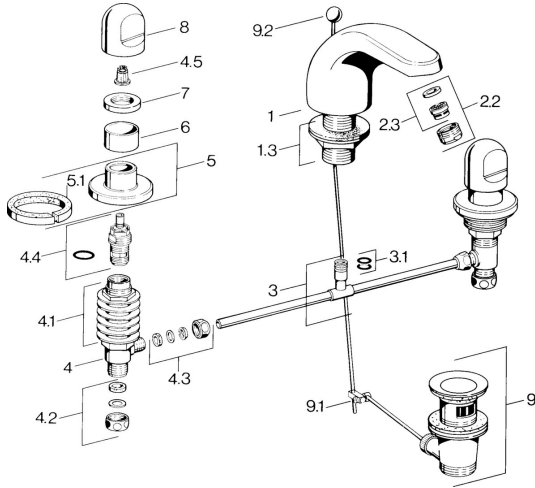

EAN: 4015474639867
static.hansa.com/0290210572

Spare parts

SP02902105

	Name	Code
1.3	Fixing nut kit Chrome	59910705
2.2	Aerator, M24x1 STD HC A Chrome	59902366
2.2	Aerator, M24x1 A White Discontinued	59905419
2.2	Aerator, M24x1 STD CC A Edelmessing Discontinued	59906580
2.3	Aerator, M22/24 A	59902081
3	T-connector	59910687
3.1	O-ring, d 11x2 Discontinued	59910686
4.2	Sealing kit Discontinued	59910707
4.3	Cramping connector	59905061
4.4	Headpart, G1/2	59905114
4.5	Adapter White	59910235
5	Cover flange Chrome Discontinued	59910200
7	Disk, M24x1.5	59910159
8	Handle Chrome	59910363
9	Pop-up waste Chrome	59904620
9	Pop-up waste Edelmessing Discontinued	59906734
9.1	Swivel joint	59904624
9.2	Pop-up operating rod Chrome	59906423