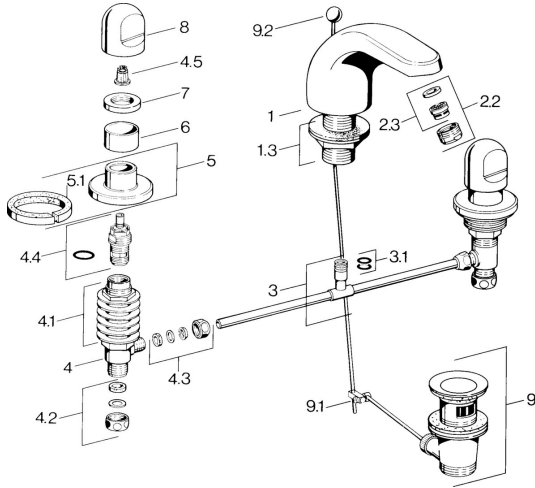

EAN: 4015474019591
static.hansa.com/0290210542

Spare parts

SP02902105

	Name	Code
1.3	Fixing nut kit Chrome	59910705
2.2	Aerator, M24x1 STD HC A Chrome	59902366
2.2	Aerator, M24x1 A White Discontinued	59905419
2.2	Aerator, M24x1 STD CC A Edelmessing Discontinued	59906580
2.3	Aerator, M22/24 A	59902081
3	T-connector	59910687
3.1	O-ring, d 11x2 Discontinued	59910686
4.2	Sealing kit Discontinued	59910707
4.3	Cramping connector	59905061
4.4	Headpart, G1/2	59905114
4.5	Adapter White	59910235
5	Cover flange Chrome Discontinued	59910200
7	Disk, M24x1.5	59910159
8	Handle Chrome	59910363
9	Pop-up waste Chrome	59904620
9	Pop-up waste Edelmessing Discontinued	59906734
9.1	Swivel joint	59904624
9.2	Pop-up operating rod Chrome	59906423