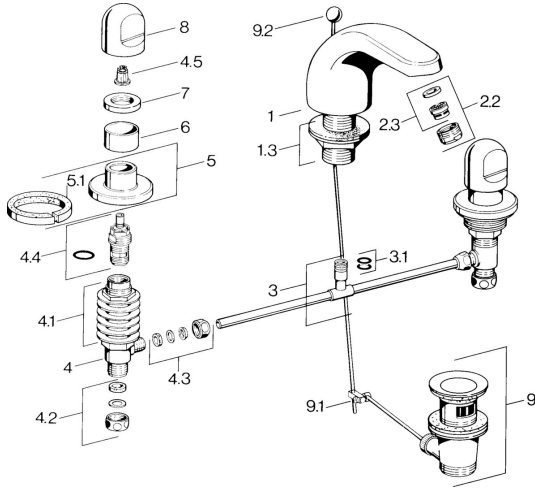

EAN: 4015474643567
static.hansa.com/0290210540

Spare parts

SP02902105

	Name	Code
1.3	Fixing nut kit Chrome	59910705
2.2	Aerator, M24x1 STD HC A Chrome	59902366
2.2	Aerator, M24x1 A White Discontinued	59905419
2.2	Aerator, M24x1 STD CC A Edelmessing Discontinued	59906580
2.3	Aerator, M22/24 A	59902081
3	T-connector	59910687
3.1	O-ring, d 11x2 Discontinued	59910686
4.2	Sealing kit Discontinued	59910707
4.3	Cramping connector	59905061
4.4	Headpart, G1/2	59905114
4.5	Adapter White	59910235
5	Cover flange Chrome Discontinued	59910200
7	Disk, M24x1.5	59910159
8	Handle Chrome	59910363
9	Pop-up waste Chrome	59904620
9	Pop-up waste Edelmessing Discontinued	59906734
9.1	Swivel joint	59904624
9.2	Pop-up operating rod Chrome	59906423