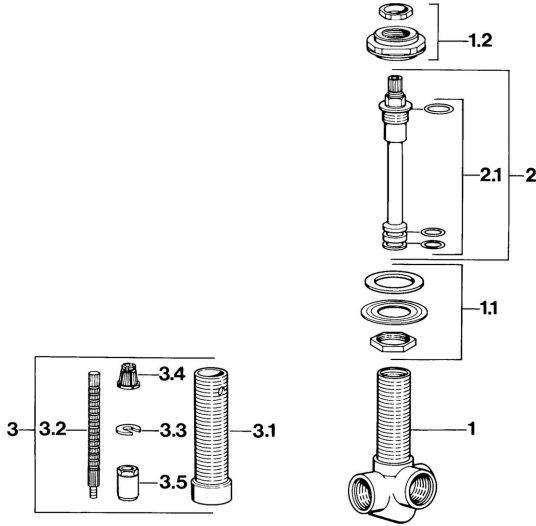

EAN: 4015474608962
static.hansa.com/02890100

Spare parts

SP02890100

	Name	Code
2	Spindle Discontinued	59910733
2.1	Sealing kit Discontinued	59910734
3	Spindle Discontinued	59910735
3.1	Threaded sleeve, M24x1.5	59910100
3.2	Spindle Discontinued	59910701
3.3	Ring	59910694
3.4	Adapter White	59910235