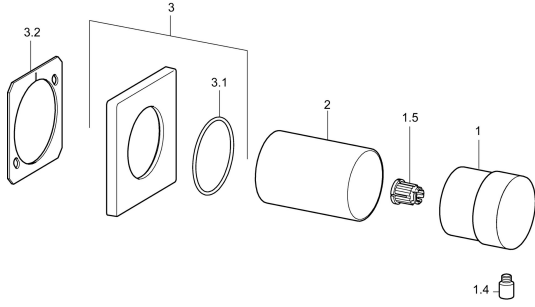

EAN: 4015474187405
static.hansa.com/02879178

Spare parts

SP02879172

| | Name | Code |
|------|---|----------|
| 1 | Handle Chrome | 59913345 |
| 1.4 | Lever, 9 mm M6 Chrome | 59913348 |
| 1.5 | Adapter White | 59910235 |
| 2 | Cover sleeve Chrome Discontinued | 59913431 |
| 3 | Cover plate, 75x75 Chrome Discontinued | 59913430 |
| 3.1 | O-ring, d 45x2 Discontinued | 59912529 |
| 3.2 | Supporting plate Discontinued | 59913429 |
| N.I. | Cover flange Chrome | 59911737 |