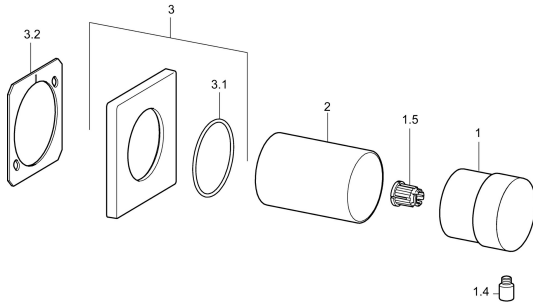

EAN: 4015474187269
static.hansa.com/02879172

Spare parts

SP02879172

	Name	Code
1	Handle Chrome	59913345
1.4	Lever, 9 mm M6 Chrome	59913348
1.5	Adapter White	59910235
2	Cover sleeve Chrome Discontinued	59913431
3	Cover plate, 75x75 Chrome Discontinued	59913430
3.1	O-ring, d 45x2 Discontinued	59912529
3.2	Supporting plate Discontinued	59913429
N.I.	Cover flange Chrome	59911737