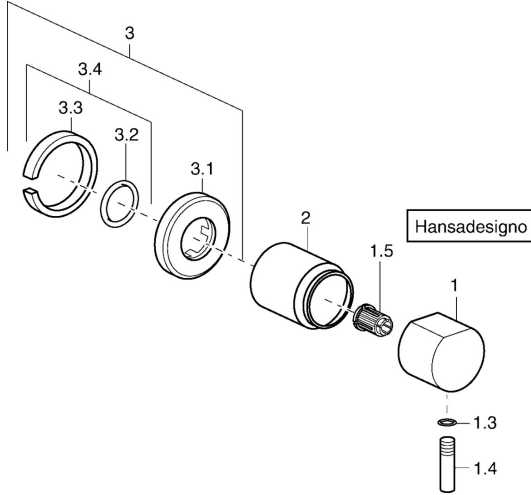

EAN: 4015474022645
static.hansa.com/02879132

Spare parts

SP02879132

	Name	Code
1	Handle Chrome	59912131
1.1	Screw, M6x16, SW2.5	59911727
1.2	Cover plug Chrome	59911840
1.3	O-ring, d 6x1	59912136
1.4	Lever, M8, 22 mm Chrome	59912132
1.5	Adapter White	59910235
2	Cap Chrome	59911728
3	Cover flange Chrome	59911737
3.4	Sealing kit Discontinued	59911744
N.I.	Raising kit, 70.5-105.5 mm Chrome	59911653