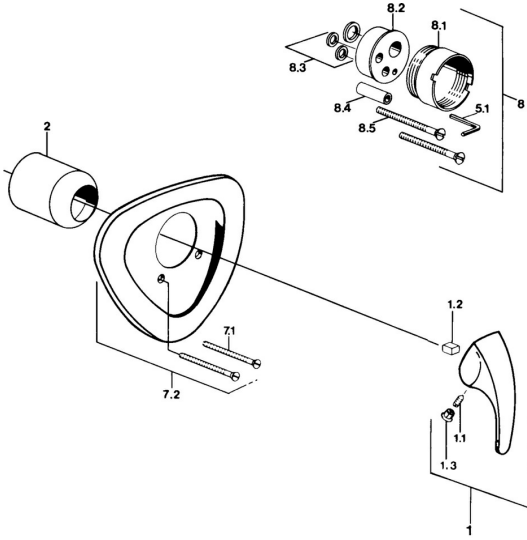

## Spare parts

### SP02869101

|     | Name  | Code     |
|-----|---|----------|
| 1.1 | Screw, M5x8, SW2.5  | 59904755 |
| 1.2 | Bushing   | 59904778 |
| 1.3 | Plug, hot/cold  | 59906705 |
| 7.1 | Screw, M5x65 Chrome   | 59904847 |
| 7.1 | Screw, M5x65 White <span style="background-color: #cccccc; padding: 2px;">Discontinued</span> | 59906672 |
| 7.3 | Flow limiting cap   | 59904846 |