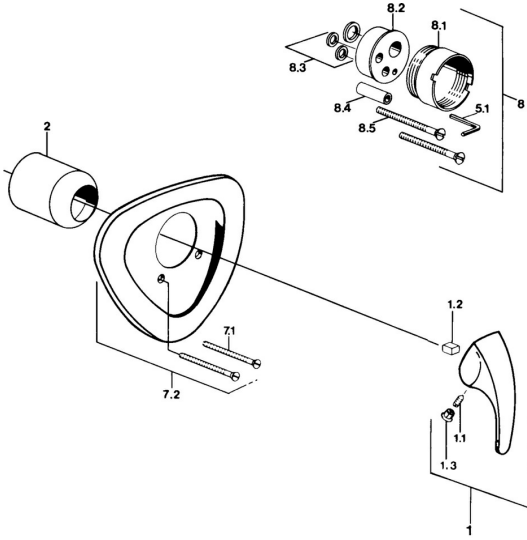

## Spare parts

### SP02869101

	Name	Code
1.1	Screw, M5x8, SW2.5	59904755
1.2	Bushing	59904778
1.3	Plug, hot/cold	59906705
7.1	Screw, M5x65 Chrome	59904847
7.1	Screw, M5x65 White <span style="background-color: #cccccc; padding: 2px;">Discontinued</span>	59906672
7.3	Flow limiting cap	59904846