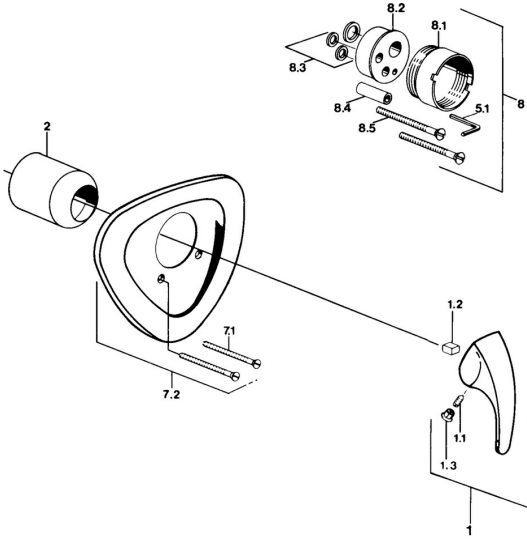

EAN: 4015474636057
static.hansa.com/0286910182

Spare parts

SP02869101

	Name	Code
1.1	Screw, M5x8, SW2.5	59904755
1.2	Bushing	59904778
1.3	Plug, hot/cold	59906705
7.1	Screw, M5x65 Chrome	59904847
7.1	Screw, M5x65 White Discontinued	59906672
7.3	Flow limiting cap	59904846