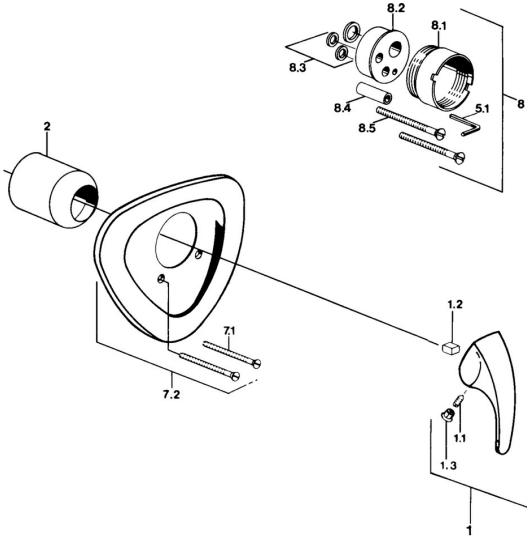

EAN: 4015474638945
static.hansa.com/0286910140

Spare parts

SP02869101

	Name	Code
1.1	Screw, M5x8, SW2.5	59904755
1.2	Bushing	59904778
1.3	Plug, hot/cold	59906705
7.1	Screw, M5x65 Chrome	59904847
7.1	Screw, M5x65 White Discontinued	59906672
7.3	Flow limiting cap	59904846