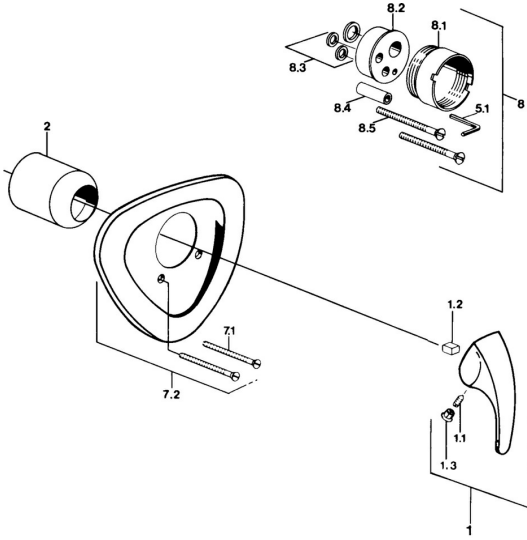

EAN: 4015474636033
static.hansa.com/02869101

Spare parts

SP02869101

	Name	Code
1.1	Screw, M5x8, SW2.5	59904755
1.2	Bushing	59904778
1.3	Plug, hot/cold	59906705
7.1	Screw, M5x65 Chrome	59904847
7.1	Screw, M5x65 White Discontinued	59906672
7.3	Flow limiting cap	59904846