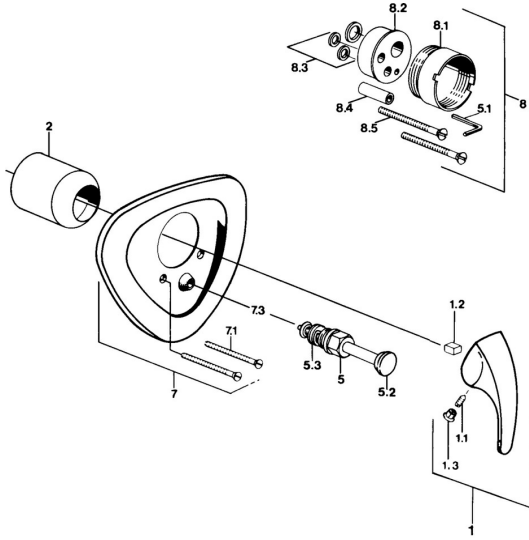

## Spare parts

### SP02849101

	Name	Code
1.1	Screw, M5x8, SW2.5	59904755
1.2	Bushing	59904778
1.3	Plug, hot/cold	59906705
5	Diverter Chrome	59911156
5	Diverter White <span style="background-color: #cccccc;">Discontinued</span>	59910901
5	Diverter Edelmessing <span style="background-color: #cccccc;">Discontinued</span>	59910904
5.3	Sealing kit	59904791
7.1	Screw, M5x65 White <span style="background-color: #cccccc;">Discontinued</span>	59906672
7.1	Screw, M5x65 Chrome	59904847
7.3	Flow limiting cap	59904846
8	Raising kit, 20 mm	59904983