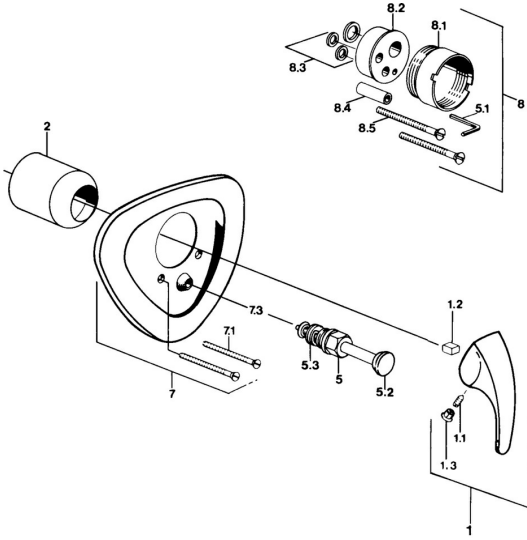

## Spare parts

### SP02849101

	Name	Code
1.1	Screw, M5x8, SW2.5	59904755
1.2	Bushing	59904778
1.3	Plug, hot/cold	59906705
5	Diverter Chrome	59911156
5	Diverter White <span style="background-color: #cccccc;">Discontinued</span>	59910901
5	Diverter Edelmessing <span style="background-color: #cccccc;">Discontinued</span>	59910904
5.3	Sealing kit	59904791
7.1	Screw, M5x65 White <span style="background-color: #cccccc;">Discontinued</span>	59906672
7.1	Screw, M5x65 Chrome	59904847
7.3	Flow limiting cap	59904846
8	Raising kit, 20 mm	59904983