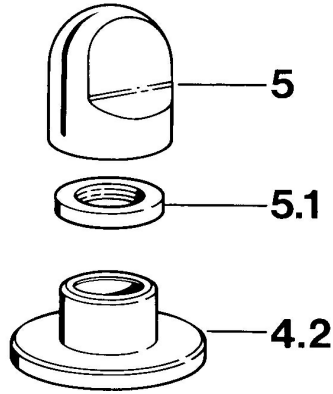

## Spare parts

### SP02839105

	Name	Code
4.2	Cover flange White <span>Discontinued</span>	59910096
4.2	Cover flange, d 70 mm Chrome	59910094
4.2	Cover flange Chrome/Satin <span>Discontinued</span>	59910095
5	Handle Chrome	59910363
5	Handle White <span>Discontinued</span>	59910364
5.1	Disk, M24x1.5	59910159