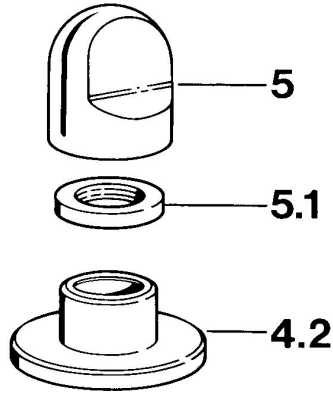

EAN: 4015474610668
static.hansa.com/0283910592

Spare parts

SP02839105

	Name	Code
4.2	Cover flange White Discontinued	59910096
4.2	Cover flange, d 70 mm Chrome	59910094
4.2	Cover flange Chrome/Satin Discontinued	59910095
5	Handle Chrome	59910363
5	Handle White Discontinued	59910364
5.1	Disk, M24x1.5	59910159