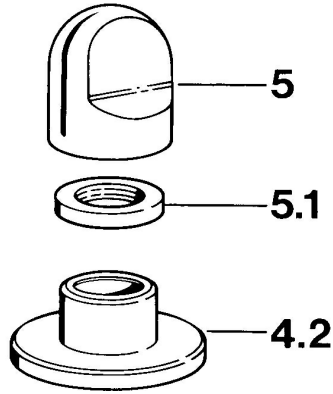

EAN: 4015474643406
static.hansa.com/0283910540

Spare parts

SP02839105

	Name	Code
4.2	Cover flange White Discontinued	59910096
4.2	Cover flange, d 70 mm Chrome	59910094
4.2	Cover flange Chrome/Satin Discontinued	59910095
5	Handle Chrome	59910363
5	Handle White Discontinued	59910364
5.1	Disk, M24x1.5	59910159