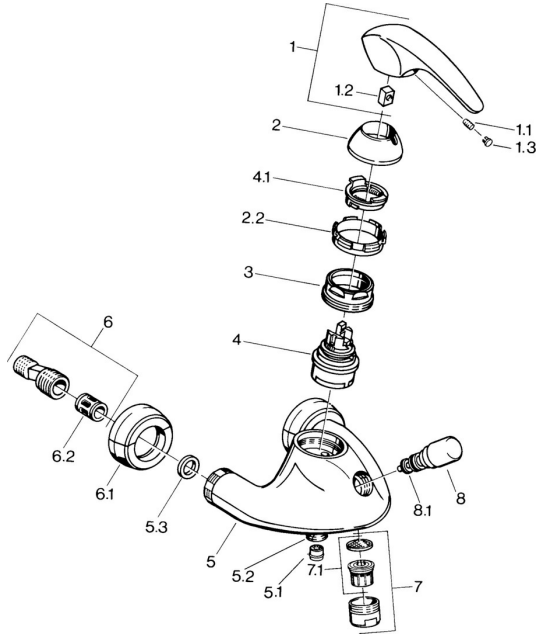

## Spare parts

### SP02742101

	Name	Code
1.1	Screw, M5x8, SW2.5	59904755
1.2	Bushing	59904778
1.3	Plug, hot/cold	59906705
2	Covering cap Chrome <b>Discontinued</b>	59910582
2.2	Supply <b>Discontinued</b>	59910586
3	Eye screw, M50x1, SW45	59904775
4	Cartridge, 4.8 eco	59904601
4.1	Hot water limiter	59904759
5.1	Non-return valve	59905714
5.2	Thread nipple, G1/2xM18x1	59911384
5.3	Retaining ring, 23.9x15.2x2	59902689
6	Eccentric connector, G3/4xG1/2, DN15	59910254
6.1	Cover flange pair Chrome <b>Discontinued</b>	59911022
6.2	Silencer	59904792
7	Aerator, M28x1 Edelmessing <b>Discontinued</b>	59906687
7	Aerator, M28x1 C White <b>Discontinued</b>	59905683
7	Aerator, M28x1 C Chrome	59902088
7.1	Aerator, M22/M24	59905873
8	Diverter White <b>Discontinued</b>	59910804
8	Diverter Chrome	59910803
8.1	Sealing kit	59904791