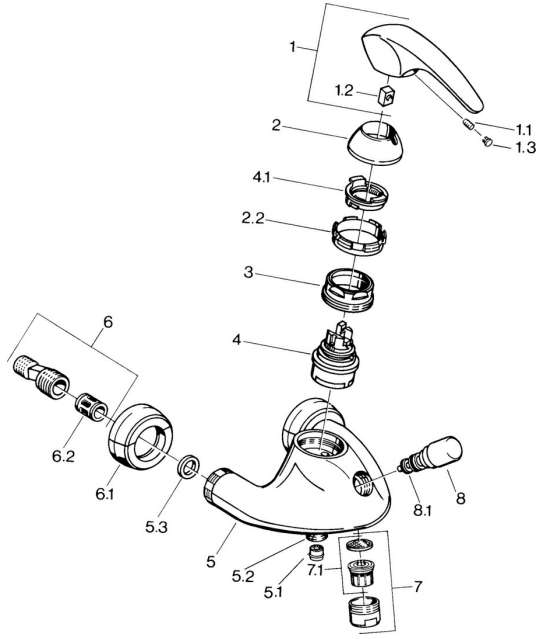

EAN: 4015474635760
static.hansa.com/0274210182

Spare parts

SP02742101

	Name	Code
1.1	Screw, M5x8, SW2.5	59904755
1.2	Bushing	59904778
1.3	Plug, hot/cold	59906705
2	Covering cap Chrome Discontinued	59910582
2.2	Supply Discontinued	59910586
3	Eye screw, M50x1, SW45	59904775
4	Cartridge, 4.8 eco	59904601
4.1	Hot water limiter	59904759
5.1	Non-return valve	59905714
5.2	Thread nipple, G1/2xM18x1	59911384
5.3	Retaining ring, 23.9x15.2x2	59902689
6	Eccentric connector, G3/4xG1/2, DN15	59910254
6.1	Cover flange pair Chrome Discontinued	59911022
6.2	Silencer	59904792
7	Aerator, M28x1 Edelmessing Discontinued	59906687
7	Aerator, M28x1 C White Discontinued	59905683
7	Aerator, M28x1 C Chrome	59902088
7.1	Aerator, M22/M24	59905873
8	Diverter White Discontinued	59910804
8	Diverter Chrome	59910803
8.1	Sealing kit	59904791