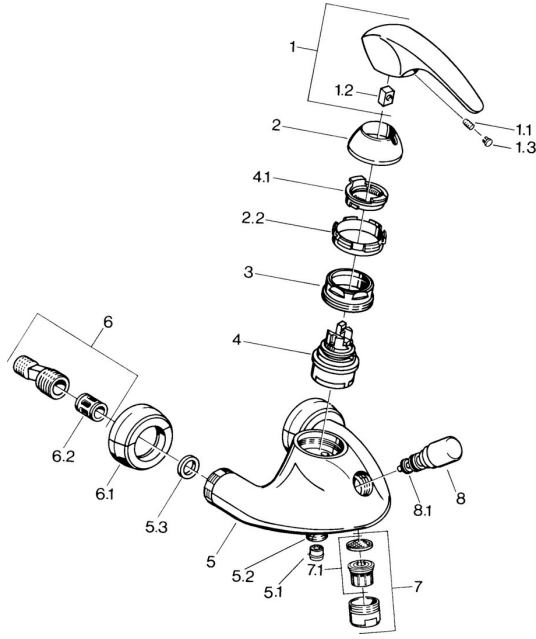

EAN: 4015474638891
static.hansa.com/0274210140

Spare parts

SP02742101

	Name	Code
1.1	Screw, M5x8, SW2.5	59904755
1.2	Bushing	59904778
1.3	Plug, hot/cold	59906705
2	Covering cap Chrome Discontinued	59910582
2.2	Supply Discontinued	59910586
3	Eye screw, M50x1, SW45	59904775
4	Cartridge, 4.8 eco	59904601
4.1	Hot water limiter	59904759
5.1	Non-return valve	59905714
5.2	Thread nipple, G1/2xM18x1	59911384
5.3	Retaining ring, 23.9x15.2x2	59902689
6	Eccentric connector, G3/4xG1/2, DN15	59910254
6.1	Cover flange pair Chrome Discontinued	59911022
6.2	Silencer	59904792
7	Aerator, M28x1 Edelmessing Discontinued	59906687
7	Aerator, M28x1 C White Discontinued	59905683
7	Aerator, M28x1 C Chrome	59902088
7.1	Aerator, M22/M24	59905873
8	Diverter White Discontinued	59910804
8	Diverter Chrome	59910803
8.1	Sealing kit	59904791