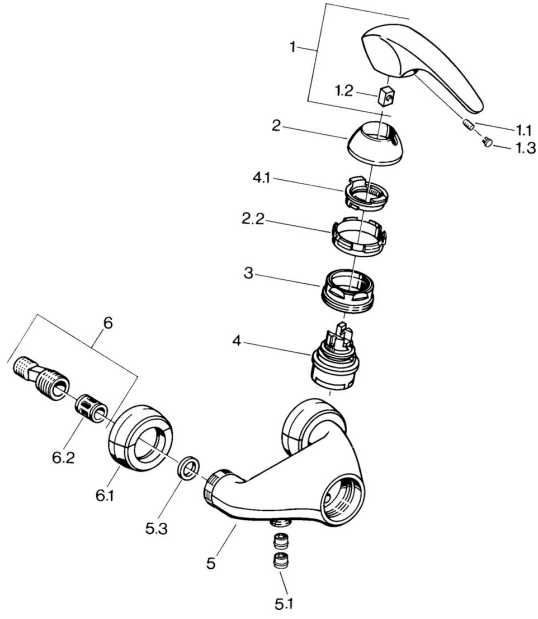

## Spare parts

### SP02670101

	Name	Code
1.1	Screw, M5x8, SW2.5	59904755
1.2	Bushing	59904778
1.3	Plug, hot/cold	59906705
2	Covering cap Chrome <b>Discontinued</b>	59910582
2.2	Supply <b>Discontinued</b>	59910586
3	Eye screw, M50x1, SW45	59904775
4	Cartridge, 4.8 eco	59904601
4.1	Hot water limiter	59904759
5.1	Non-return valve	59905714
6	Eccentric connector, G3/4xG1/2, DN15	59910254
6.1	Cover flange pair Chrome <b>Discontinued</b>	59911022
6.2	Silencer	59904792