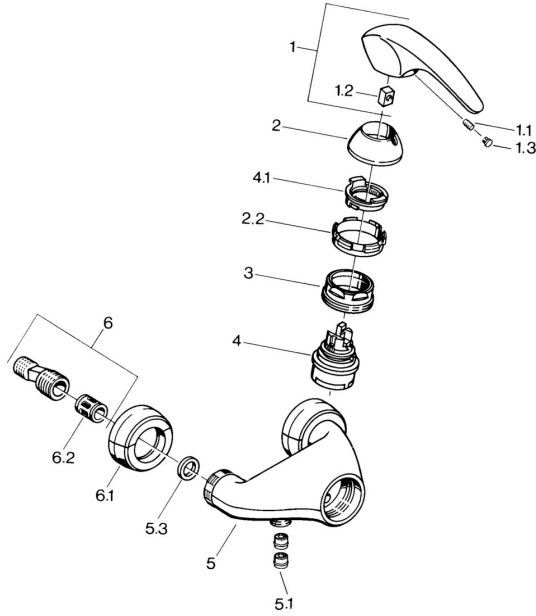

EAN: 4015474639003
static.hansa.com/0267010184

Spare parts

SP02670101

	Name	Code
1.1	Screw, M5x8, SW2.5	59904755
1.2	Bushing	59904778
1.3	Plug, hot/cold	59906705
2	Covering cap Chrome Discontinued	59910582
2.2	Supply Discontinued	59910586
3	Eye screw, M50x1, SW45	59904775
4	Cartridge, 4.8 eco	59904601
4.1	Hot water limiter	59904759
5.1	Non-return valve	59905714
6	Eccentric connector, G3/4xG1/2, DN15	59910254
6.1	Cover flange pair Chrome Discontinued	59911022
6.2	Silencer	59904792