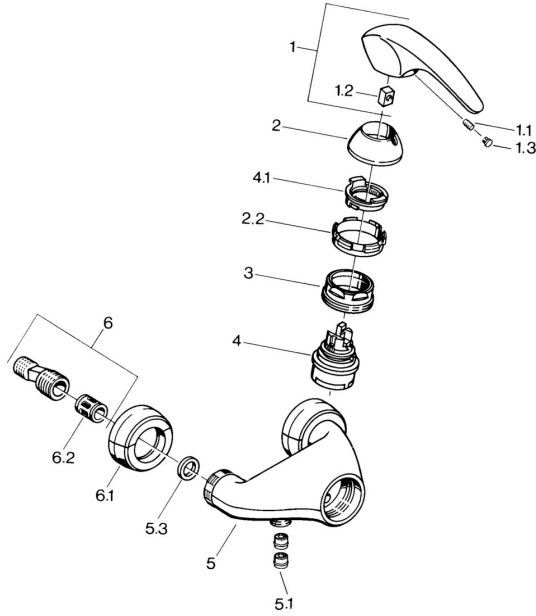

EAN: 4015474635326
static.hansa.com/0267010182

Spare parts

SP02670101

	Name	Code
1.1	Screw, M5x8, SW2.5	59904755
1.2	Bushing	59904778
1.3	Plug, hot/cold	59906705
2	Covering cap Chrome Discontinued	59910582
2.2	Supply Discontinued	59910586
3	Eye screw, M50x1, SW45	59904775
4	Cartridge, 4.8 eco	59904601
4.1	Hot water limiter	59904759
5.1	Non-return valve	59905714
6	Eccentric connector, G3/4xG1/2, DN15	59910254
6.1	Cover flange pair Chrome Discontinued	59911022
6.2	Silencer	59904792