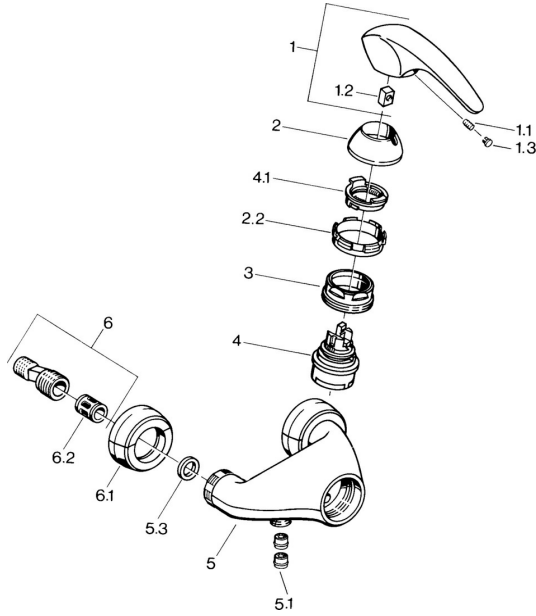

EAN: 4015474635302
static.hansa.com/02670101

Spare parts

SP02670101

	Name	Code
1.1	Screw, M5x8, SW2.5	59904755
1.2	Bushing	59904778
1.3	Plug, hot/cold	59906705
2	Covering cap Chrome Discontinued	59910582
2.2	Supply Discontinued	59910586
3	Eye screw, M50x1, SW45	59904775
4	Cartridge, 4.8 eco	59904601
4.1	Hot water limiter	59904759
5.1	Non-return valve	59905714
6	Eccentric connector, G3/4xG1/2, DN15	59910254
6.1	Cover flange pair Chrome Discontinued	59911022
6.2	Silencer	59904792