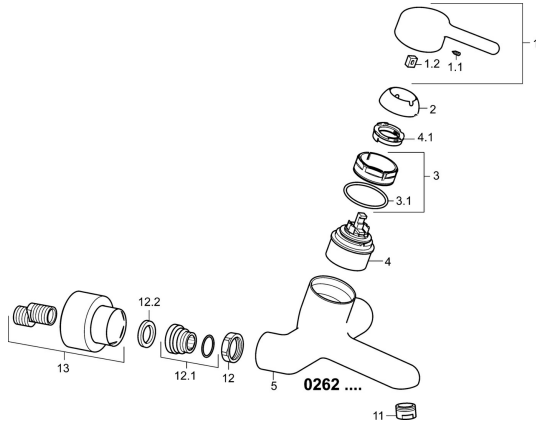

EAN: 4015474267367
static.hansa.com/02622103

Spare parts

SP02622103

	Name	Code
1	Lever, L=93 mm Chrome	59914072
1.1	Screw, M5x8, SW2.5	59904755
1.2	Bushing	59904778
2	Covering cap Chrome	59914069
3	Tightening nut, M50x1, SW45	59914070
3.1	O-ring, d 46x2	59912470
4	Cartridge, 4.8 Classic	59911437
4.1	Hot water limiter	59904759
11	Aerator, M24x1 STD PL HC A Laminar (2013-) Chrome	59914054
12	Connection nut, G3/4, AF30	59902230
12.1	Connector	59913400
12.2	Retaining ring, 23.9x15.2x2	59902689
13	Cover flange pair Chrome Discontinued	02720000
N.I.	Key, SW45/SW50	59905190