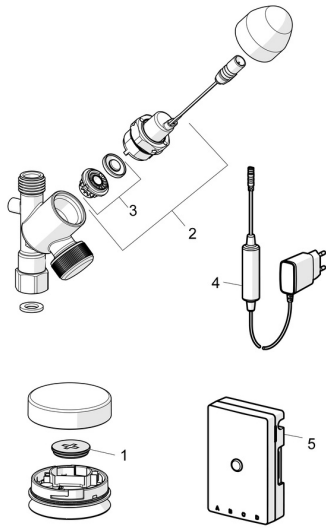

EAN: 4015474277496
static.hansa.com/02590110

Spare parts

SP02590110

	Name	Code
01	Battery, CR2450 3 V Lithium	59914137
02	Pilot valve, 3 V	59914338
03	Membrane for solenoid valve	1006500V
03	Membrane Discontinued	59914126
04	Power supply, 5 V Discontinued	59914138
05	Control unit, 230/5 V Discontinued	59914542