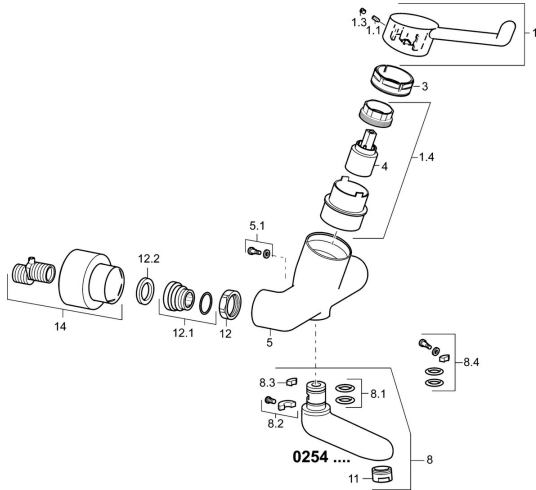

## Spare parts

### SP02542202

	Name	Code
1	Long lever, L=142 Chrome <span style="background-color: #cccccc;">Discontinued</span>	02460002
1.1	Screw, M5x8, SW2.5	59904755
1.3	Cover plug Chrome	59913762
1.4	Diverter housing <span style="background-color: #cccccc;">Discontinued</span>	02710000
3	Tightening nut, M50x1, SW45	59914070
4	Cartridge	59913949
5.1	Fixing screw, M6x12, AF2.5	59904804
8	Spout, L=226 Chrome	02702000
8	Spout, L=161 Chrome	02692000
8	Spout, L=86 Chrome	02682000
8.1	O-ring, d 15x2.5	59910423
8.2	Limiter	59910421
8.2	Screw, M6x10, 2,5	59911435
8.3	Limiter	59910422
8.4	Maintenance set	59912230
11	Aerator, M24x1 STD HC, 6 l/min Laminar Chrome	59914068
12	Connection nut, G3/4, AF30	59902230
12.1	Connector	59913400
12.2	Retaining ring, 23.9x15.2x2	59902689
14	Cover flange pair Chrome	02720200
N.I.	Emptying valve	59912483
N.I.	Key, SW45/SW50	59905190