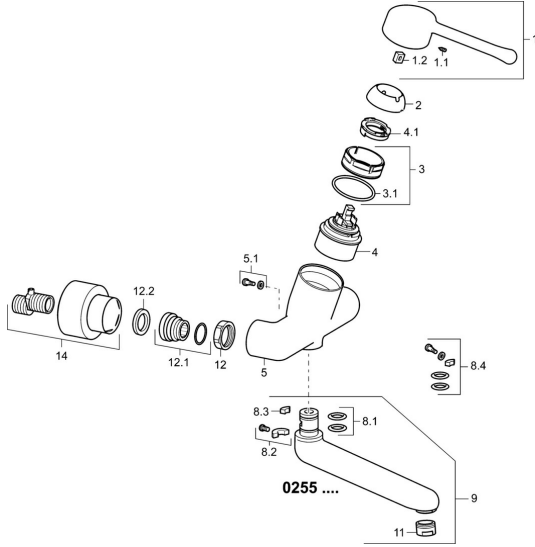

EAN: 4015474267282
static.hansa.com/02572206

Spare parts

SP02552206

	Name	Code
1	Long lever, L=143 Chrome	02450006
1.1	Screw, M5x8, SW2.5	59904755
1.2	Bushing	59904778
2	Covering cap Chrome	59914069
3	Tightening nut, M50x1, SW45	59914070
3.1	O-ring, d 46x2	59912470
4	Cartridge, 4.8 Classic	59911437
4.1	Hot water limiter	59904759
5.1	Fixing screw, M6x12, AF2.5	59904804
8.1	O-ring, d 15x2.5	59910423
8.2	Screw, M6x10, 2,5	59911435
8.2	Limiter	59910421
8.3	Limiter	59910422
8.4	Maintenance set	59912230
9	Spout, L=161 Chrome	02692000
9	Spout, L=226 Chrome	02702000
11	Aerator, M24x1 STD PL HC A Laminar (2013-) Chrome	59914054
12	Connection nut, G3/4, AF30	59902230
12.1	Connector	59913400
12.2	Retaining ring, 23.9x15.2x2	59902689
14	Cover flange pair Chrome	02720200
N.I.	Key, SW45/SW50	59905190
N.I.	Emptying valve	59912483