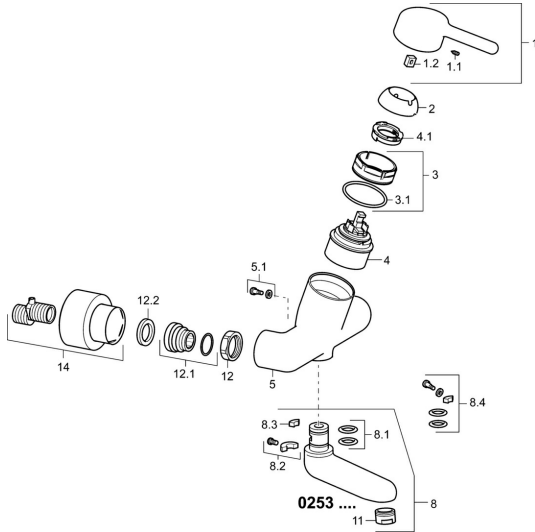

EAN: 4015474267275
static.hansa.com/02572203

Spare parts

SP02532203

	Name	Code
1	Lever, L=93 mm Chrome	59914072
1.1	Screw, M5x8, SW2.5	59904755
1.2	Bushing	59904778
2	Covering cap Chrome	59914069
3	Tightening nut, M50x1, SW45	59914070
3.1	O-ring, d 46x2	59912470
4	Cartridge, 4.8 Classic	59911437
4.1	Hot water limiter	59904759
5.1	Fixing screw, M6x12, AF2.5	59904804
8	Spout, L=161 Chrome	02692000
8	Spout, L=226 Chrome	02702000
8	Spout, L=86 Chrome	02682000
8.1	O-ring, d 15x2.5	59910423
8.2	Screw, M6x10, 2,5	59911435
8.2	Limiter	59910421
8.3	Limiter	59910422
8.4	Maintenance set	59912230
11	Aerator, M24x1 STD PL HC A Laminar (2013-) Chrome	59914054
12	Connection nut, G3/4, AF30	59902230
12.1	Connector	59913400
12.2	Retaining ring, 23.9x15.2x2	59902689
14	Cover flange pair Chrome	02720200
N.I.	Emptying valve	59912483
N.I.	Key, SW45/SW50	59905190