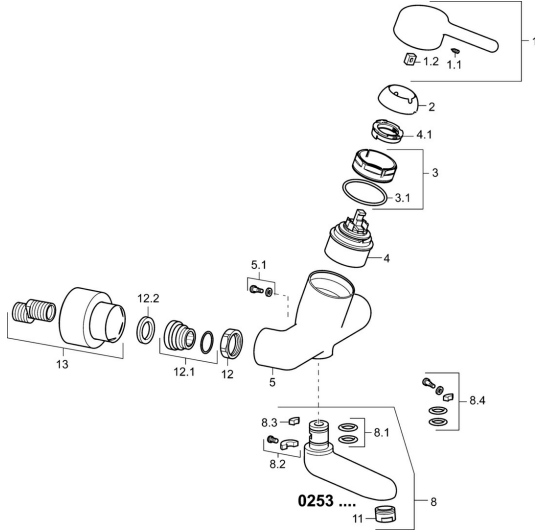

## Spare parts

### SP02532103

	Name	Code
1	Lever, L=93 mm Chrome	59914072
1.1	Screw, M5x8, SW2.5	59904755
1.2	Bushing	59904778
2	Covering cap Chrome	59914069
3	Tightening nut, M50x1, SW45	59914070
3.1	O-ring, d 46x2	59912470
4	Cartridge, 4.8 Classic	59911437
4.1	Hot water limiter	59904759
5.1	Fixing screw, M6x12, AF2.5	59904804
8	Spout, L=161 Chrome	02692000
8	Spout, L=226 Chrome	02702000
8	Spout, L=86 Chrome	02682000
8.1	O-ring, d 15x2.5	59910423
8.2	Screw, M6x10, 2,5	59911435
8.2	Limiter	59910421
8.3	Limiter	59910422
8.4	Maintenance set	59912230
11	Aerator, M24x1 STD PL HC A Laminar (2013-) Chrome	59914054
12	Connection nut, G3/4, AF30	59902230
12.1	Connector	59913400
12.2	Retaining ring, 23.9x15.2x2	59902689
13	Cover flange pair Chrome <span style="background-color: #cccccc; padding: 2px;">Discontinued</span>	02720000
N.I.	Emptying valve	59912483
N.I.	Key, SW45/SW50	59905190