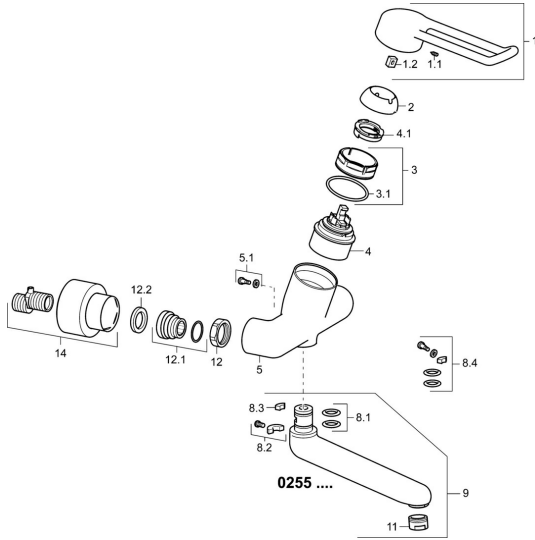

## Spare parts

### SP02552205

	Name	Code
1	Long lever, L=149 Chrome	02440005
1.1	Screw, M5x8, SW2.5	59904755
1.2	Bushing	59904778
2	Covering cap Chrome	59914069
3	Tightening nut, M50x1, SW45	59914070
3.1	O-ring, d 46x2	59912470
4	Cartridge, 4.8 Classic	59911437
4.1	Hot water limiter	59904759
5.1	Fixing screw, M6x12, AF2.5	59904804
8.2	Limiter	59910421
8.2	Screw, M6x10, 2,5	59911435
8.3	Limiter	59910422
8.4	Maintenance set	59912230
9	Spout, L=226 Chrome	02702000
9	Spout, L=161 Chrome	02692000
11	Aerator, M24x1 STD PL HC A Laminar (2013-) Chrome	59914054
12	Connection nut, G3/4, AF30	59902230
12.1	Connector	59913400
12.2	Retaining ring, 23.9x15.2x2	59902689
14	Cover flange pair Chrome	02720200
N.I.	Key, SW45/SW50	59905190
N.I.	Emptying valve	59912483