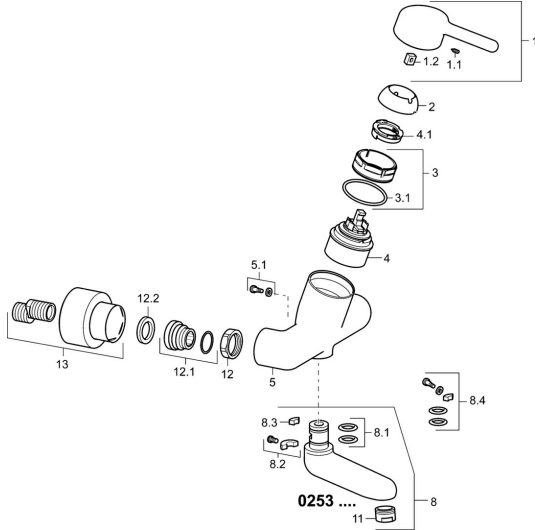

EAN: 4015474267213
static.hansa.com/02552103

Spare parts

SP02532103

	Name	Code
1	Lever, L=93 mm Chrome	59914072
1.1	Screw, M5x8, SW2.5	59904755
1.2	Bushing	59904778
2	Covering cap Chrome	59914069
3	Tightening nut, M50x1, SW45	59914070
3.1	O-ring, d 46x2	59912470
4	Cartridge, 4.8 Classic	59911437
4.1	Hot water limiter	59904759
5.1	Fixing screw, M6x12, AF2.5	59904804
8	Spout, L=161 Chrome	02692000
8	Spout, L=226 Chrome	02702000
8	Spout, L=86 Chrome	02682000
8.1	O-ring, d 15x2.5	59910423
8.2	Screw, M6x10, 2,5	59911435
8.2	Limiter	59910421
8.3	Limiter	59910422
8.4	Maintenance set	59912230
11	Aerator, M24x1 STD PL HC A Laminar (2013-) Chrome	59914054
12	Connection nut, G3/4, AF30	59902230
12.1	Connector	59913400
12.2	Retaining ring, 23.9x15.2x2	59902689
13	Cover flange pair Chrome Discontinued	02720000
N.I.	Emptying valve	59912483
N.I.	Key, SW45/SW50	59905190