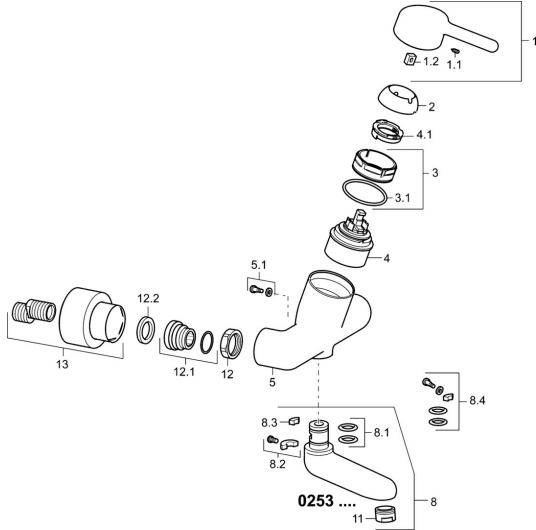

EAN: 4015474267152
static.hansa.com/02532103

Spare parts

SP02532103

	Name	Code
1	Lever, L=93 mm Chrome	59914072
1.1	Screw, M5x8, SW2.5	59904755
1.2	Bushing	59904778
2	Covering cap Chrome	59914069
3	Tightening nut, M50x1, SW45	59914070
3.1	O-ring, d 46x2	59912470
4	Cartridge, 4.8 Classic	59911437
4.1	Hot water limiter	59904759
5.1	Fixing screw, M6x12, AF2.5	59904804
8	Spout, L=161 Chrome	02692000
8	Spout, L=226 Chrome	02702000
8	Spout, L=86 Chrome	02682000
8.1	O-ring, d 15x2.5	59910423
8.2	Screw, M6x10, 2,5	59911435
8.2	Limiter	59910421
8.3	Limiter	59910422
8.4	Maintenance set	59912230
11	Aerator, M24x1 STD PL HC A Laminar (2013-) Chrome	59914054
12	Connection nut, G3/4, AF30	59902230
12.1	Connector	59913400
12.2	Retaining ring, 23.9x15.2x2	59902689
13	Cover flange pair Chrome Discontinued	02720000
N.I.	Emptying valve	59912483
N.I.	Key, SW45/SW50	59905190