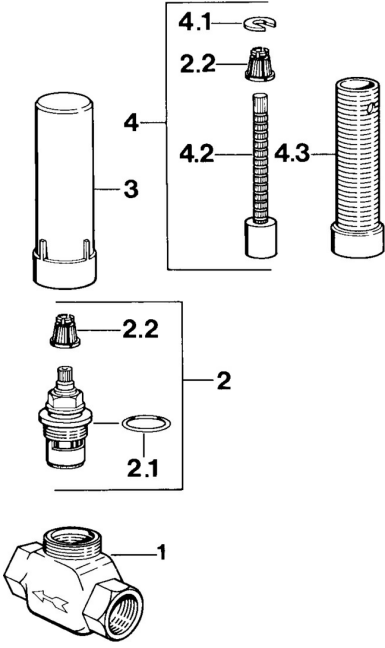

EAN: 4015474606616
static.hansa.com/02360100

Spare parts

SP02250100

	Name	Code
2	Headpart, G3/4, 180°	59910383
2.1	O-ring, 23x1.78	59910693
2.2	Adapter White	59910235
3	Protective cap	59910667
4	Raising kit, 80 mm	59910424
4.1	Ring	59910694
4.2	Inside spindle	59910379
4.3	Threaded sleeve, M24x1.5	59910100